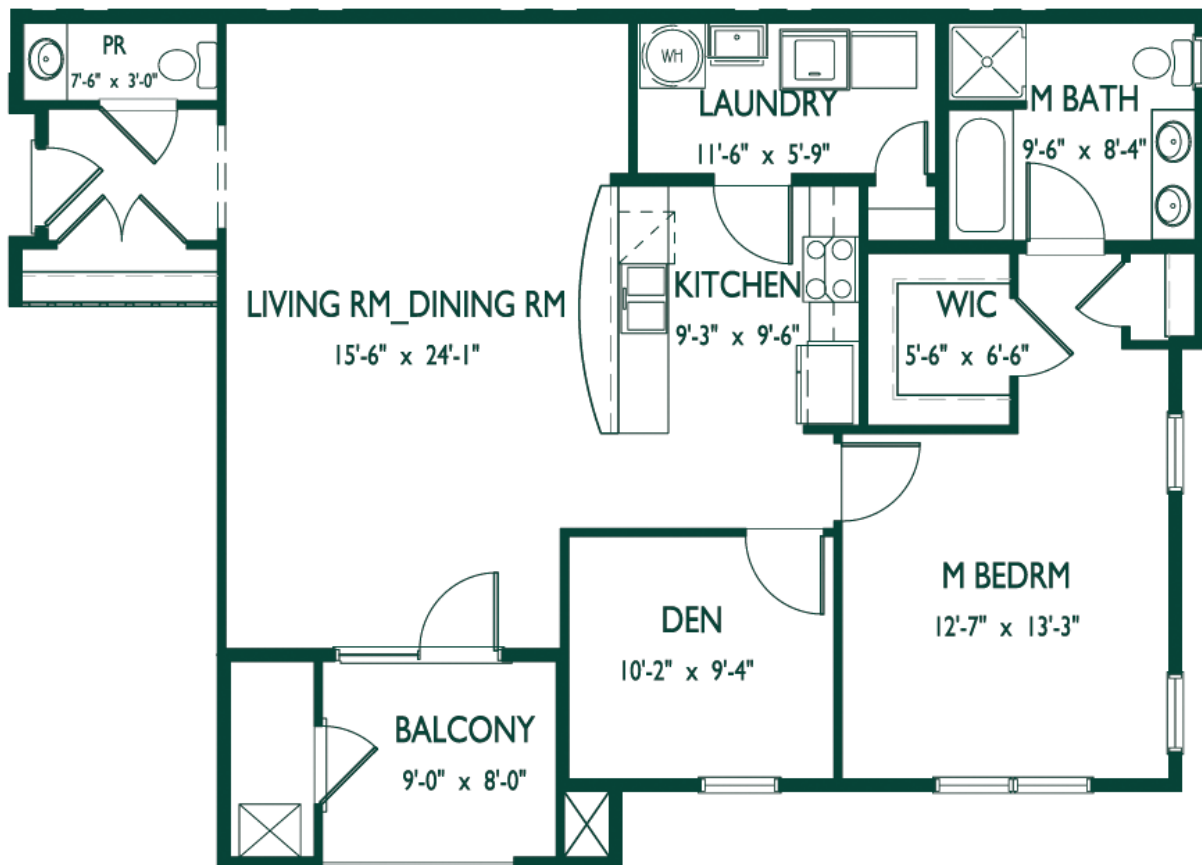

Dublin TERRACE™

215.914.1110 www.dublinterrace.com

THE AVERY FLOOR PLAN

**Apartment Home
Avery**
1 Bedroom w/Den
1 1/2 Bath
1,144 sq. ft.